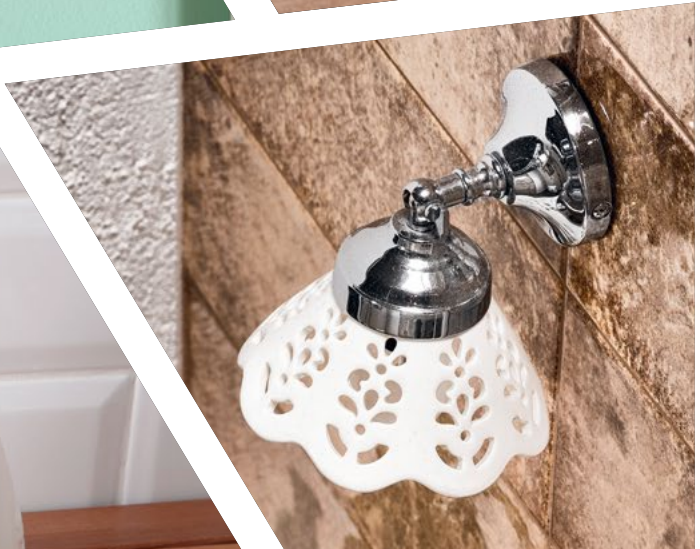

TRAPANI

Light E14 40W, 230V

Art. MC026

Material: ceramic
Colour: chrome