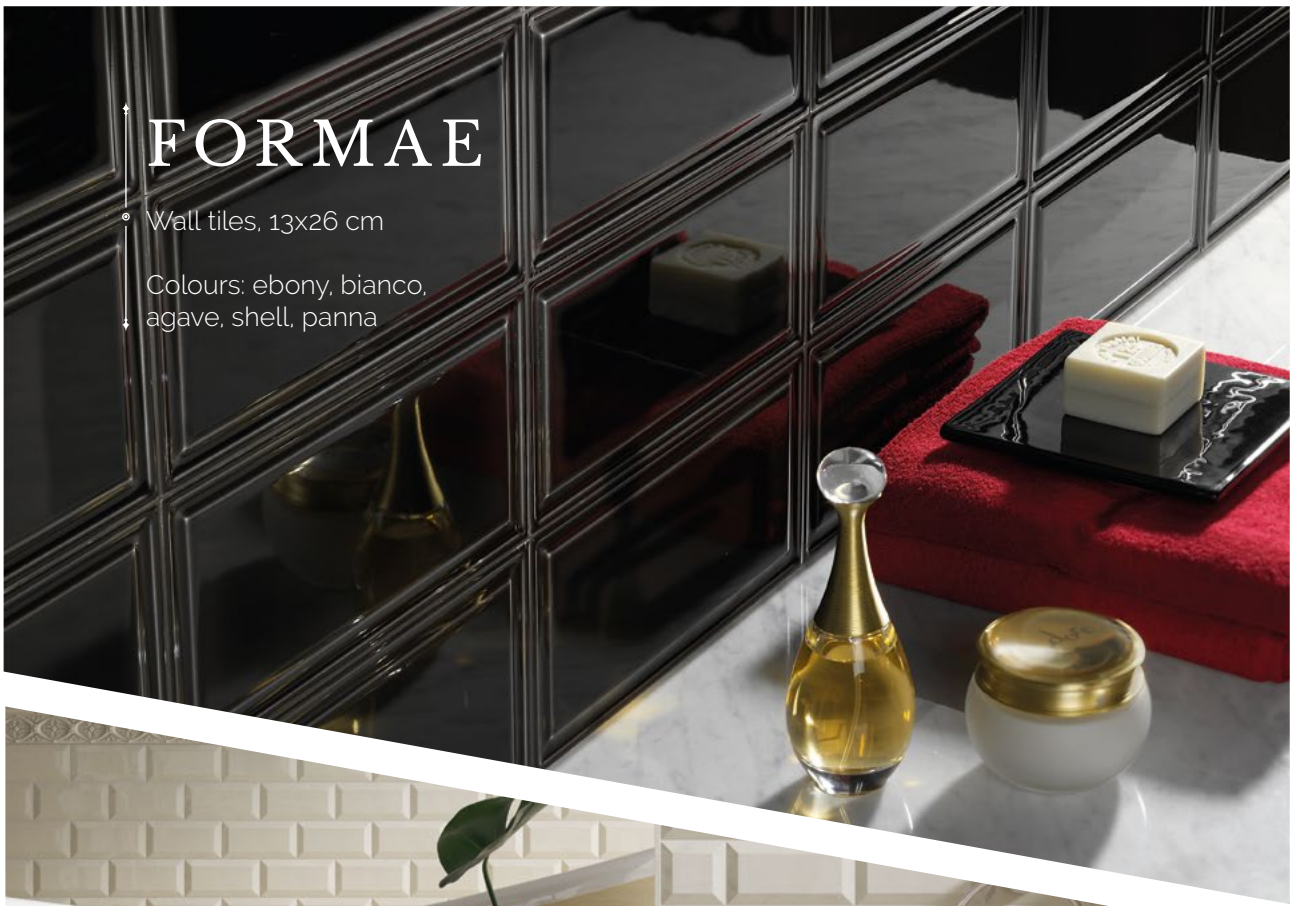

Construction
for washbasin 150 cm
Art. 9195K1

Colour: chrome

OLD ENGLAND

Floor tiles, 20x20 cm

Colours: dover, leeds, chester, bath, york, london

FORMAE

Wall tiles, 13x26 cm

Colours: ebony, bianco, agave, shell, panna