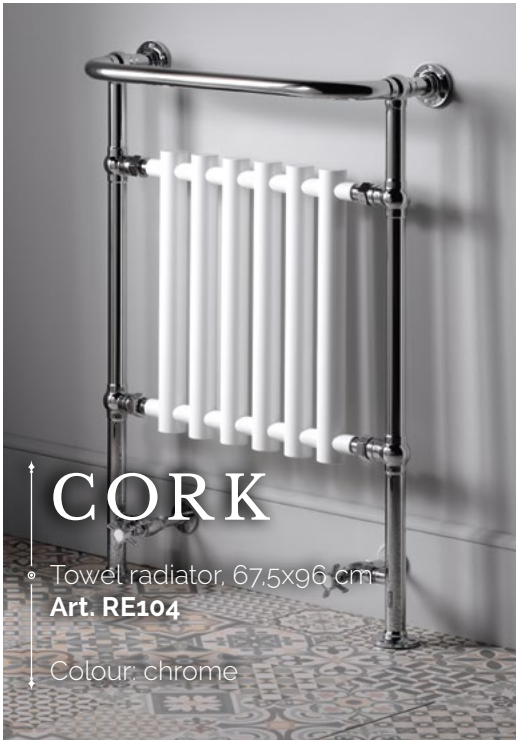

CORK

Towel radiator, 67,5x96 cm
Art. RE104

Colour: chrome