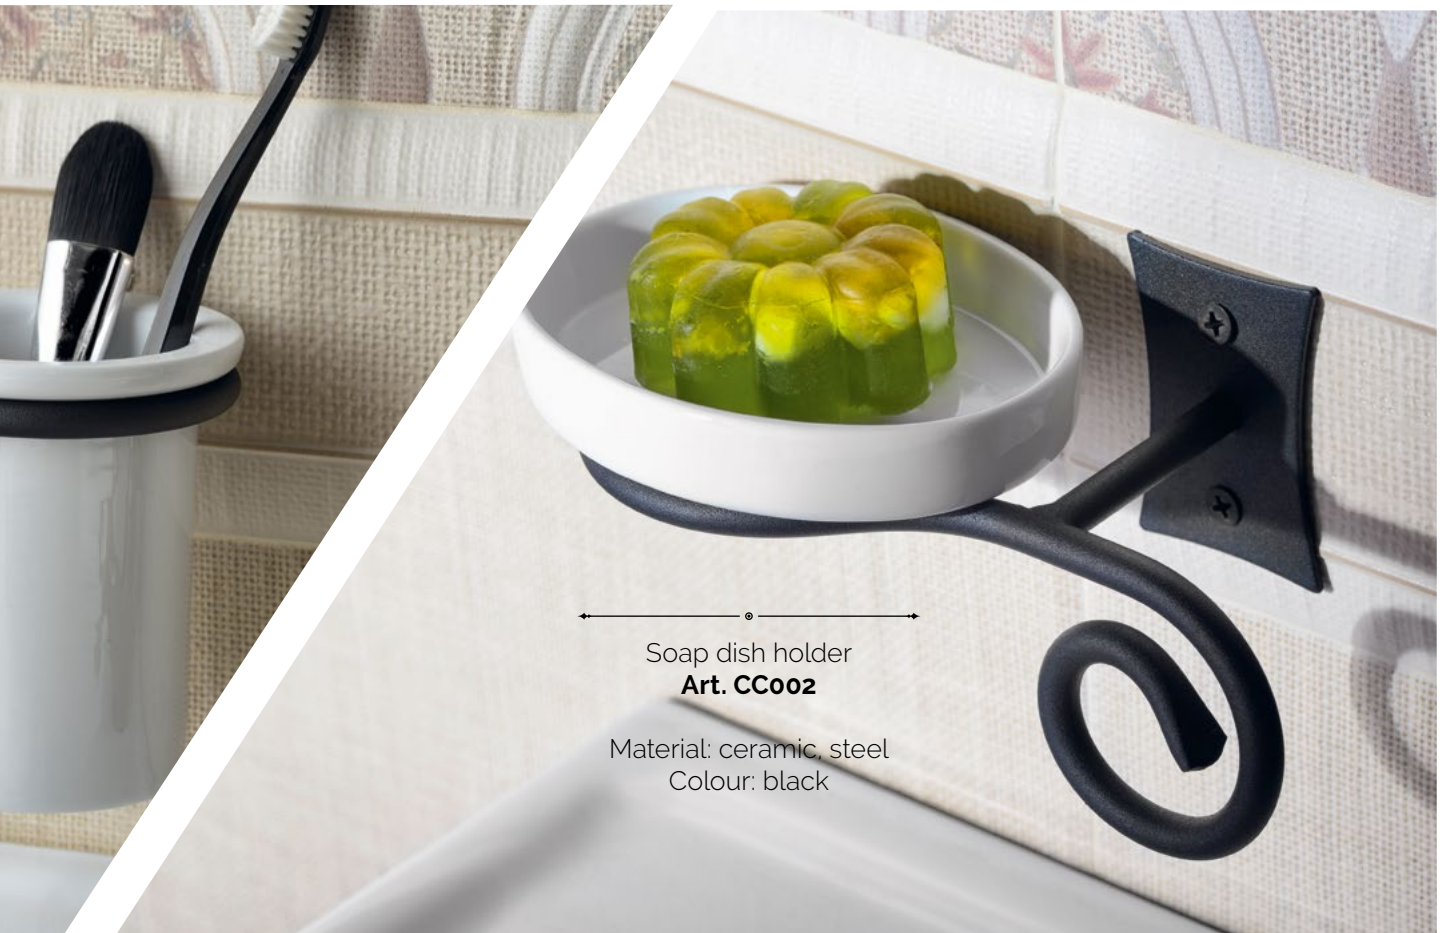

Material: ceramic, steel
Colour: black

Tumbler holder
Art. CC004

Material: ceramic, steel
Colour: black

Dual swivelling towel
rail holder
Art. CC021

Material: steel
Colour: black

Soap dish holder
Art. CC002