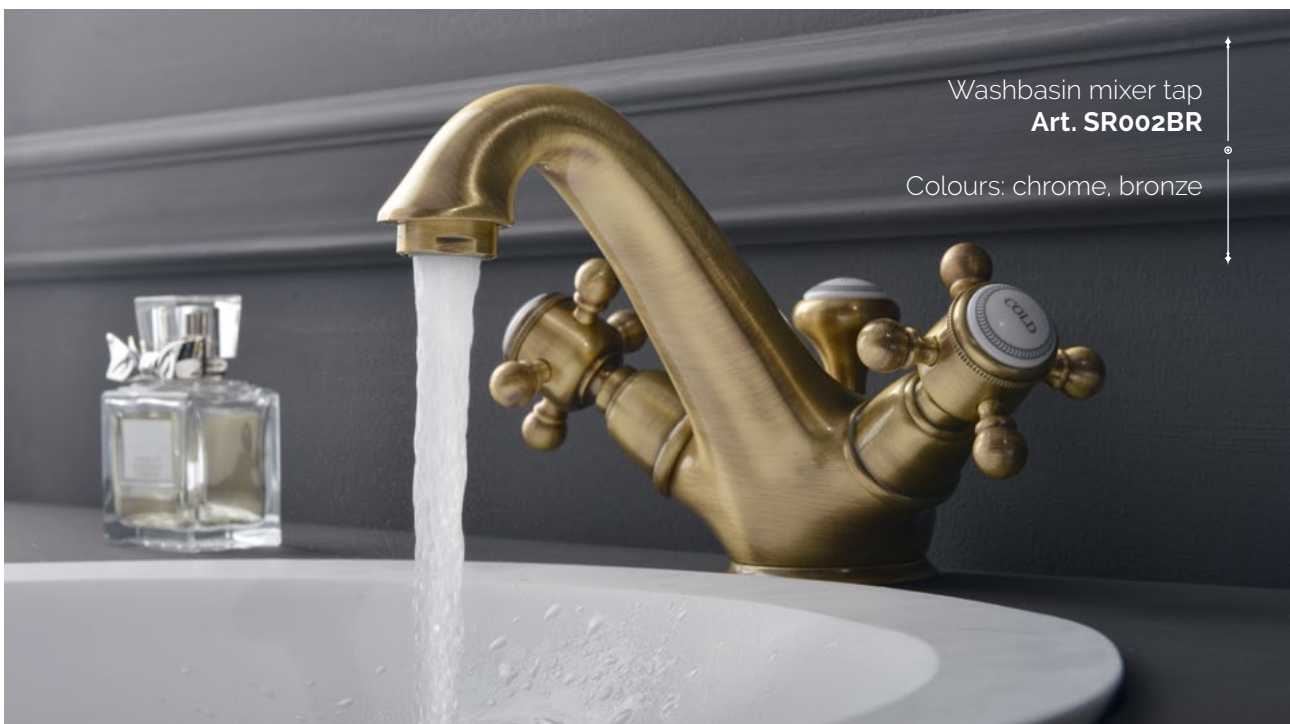

Washbasin mixer tap
Art. SR002BR
Colours: chrome, bronze