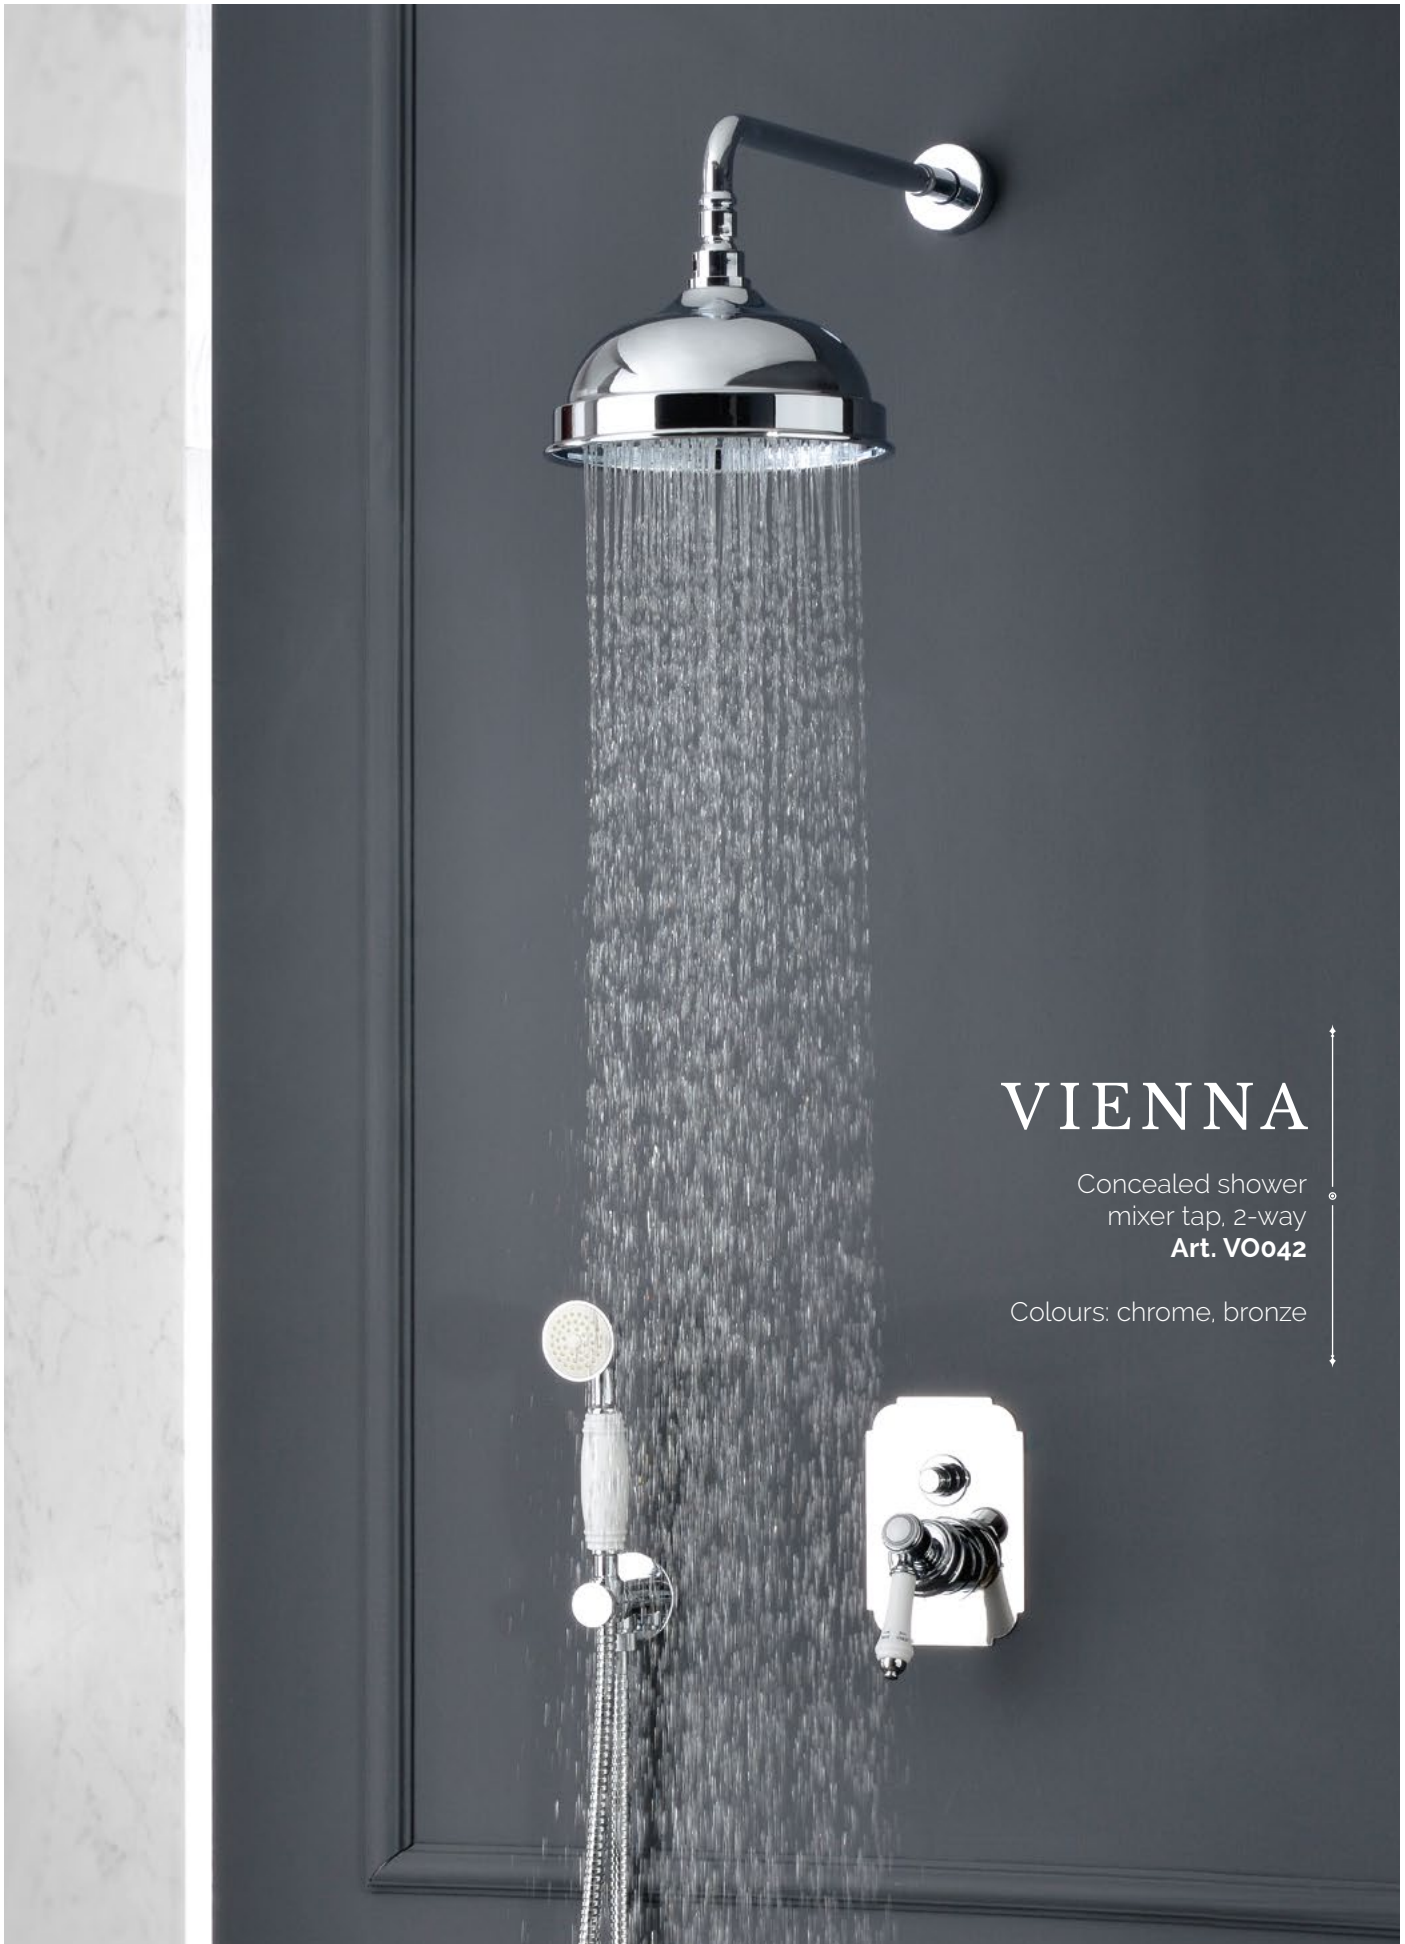

WALDORF

Wall hung bidet, 37x55 cm

Art. 4125K1

Material: ceramic | Colour: white

SASSARI

Wall mounted thermostatic
bath mixer tap

Art. SR292

Colours: chrome, bronze

UNO

Bathroom towel radiator
49x95 cm

Art. NR816

Colours: polished stainless steel, gold

VIENNA

Concealed shower
mixer tap, 2-way
Art. VO042

Colours: chrome, bronze

↔
Toilet brush/holder
Art. 1318-08